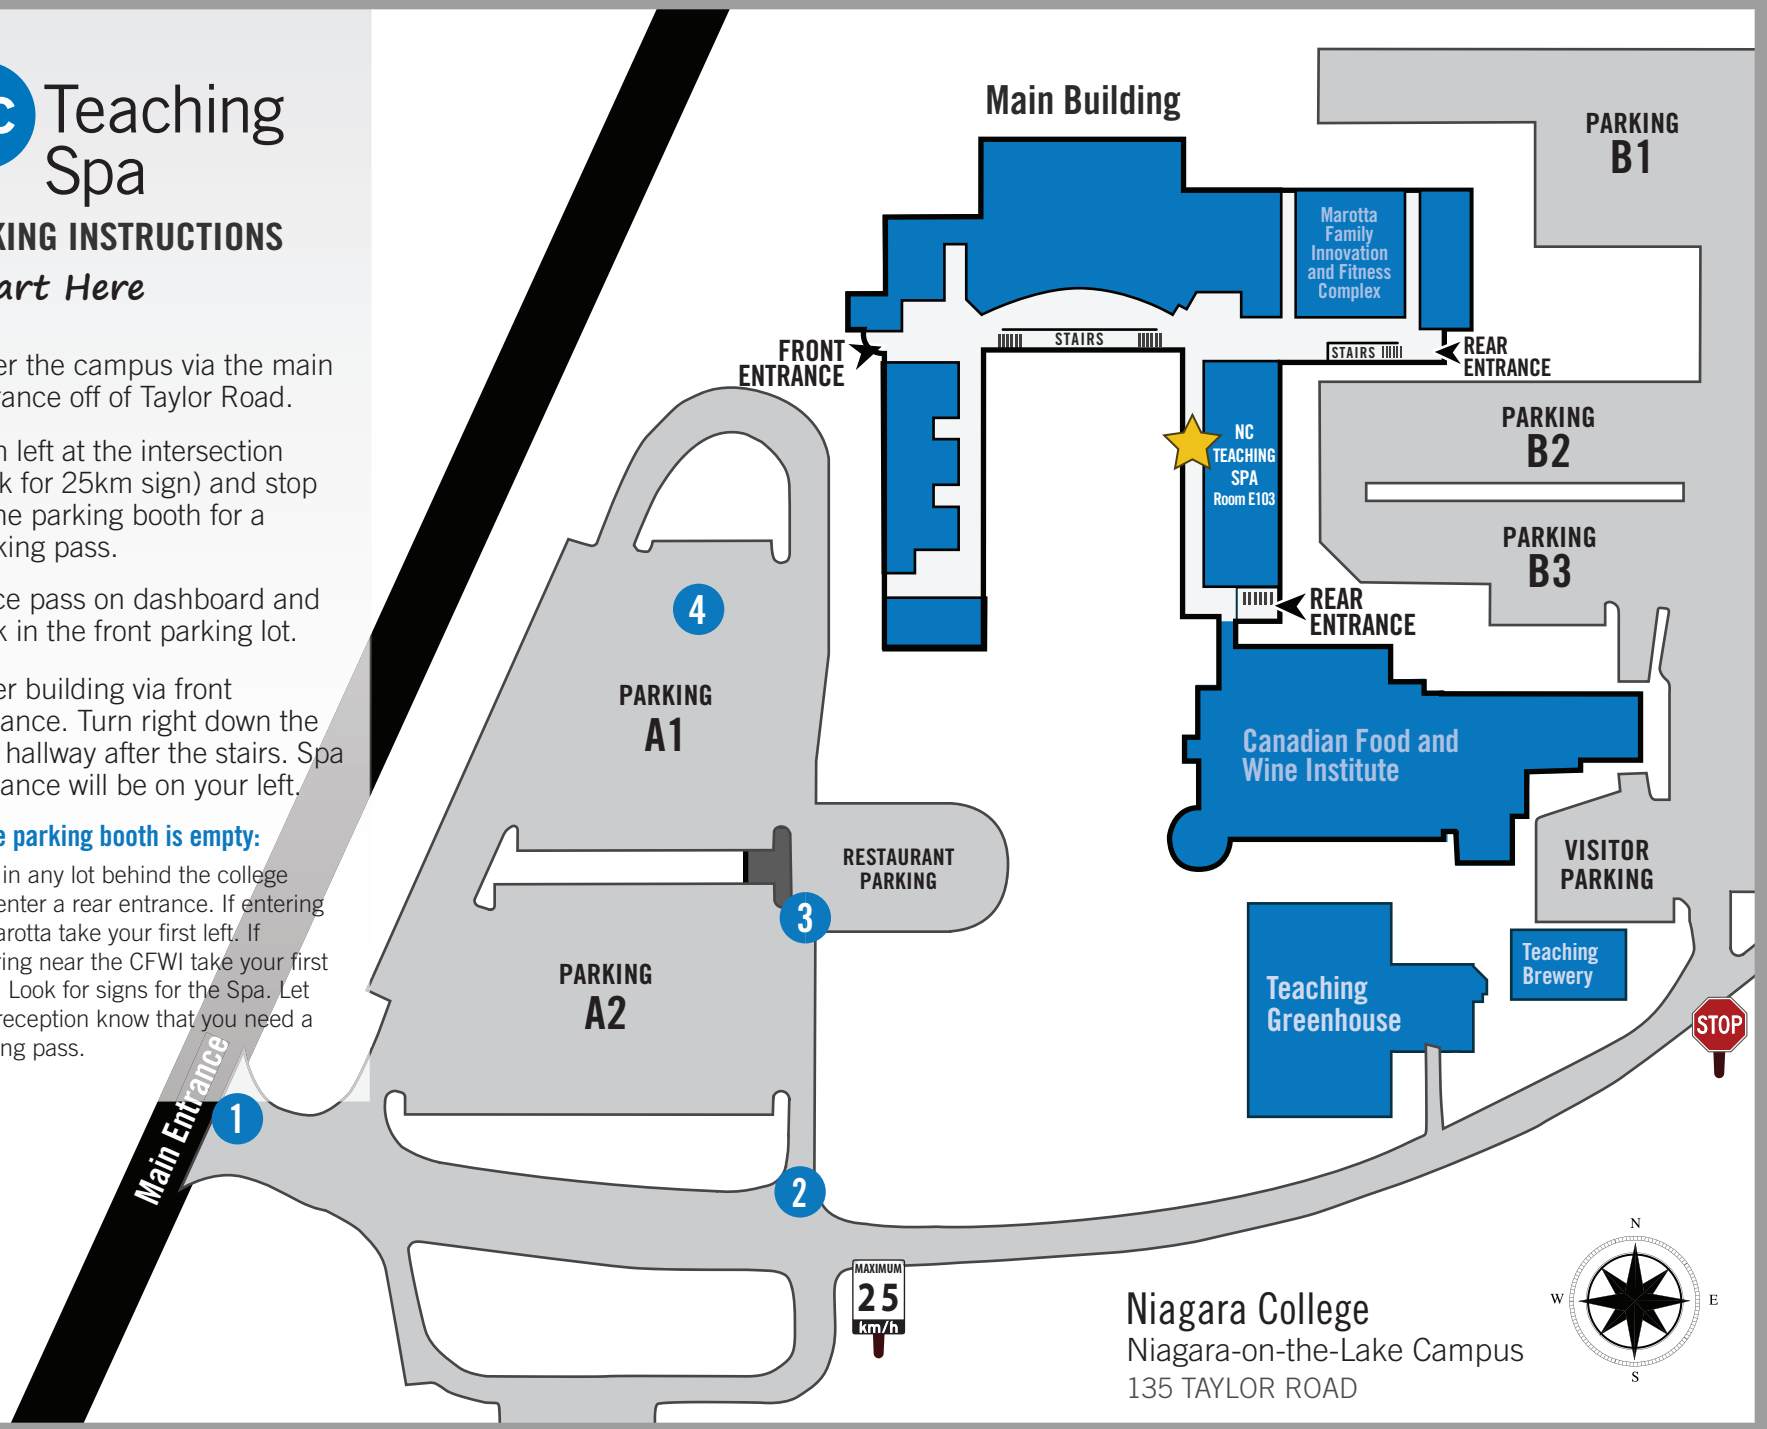

# nc Teaching Spa

## PARKING INSTRUCTIONS

*Start Here*

- 1 Enter the campus via the main entrance off of Taylor Road.
- 2 Turn left at the intersection (look for 25km sign) and stop at the parking booth for a parking pass.
- 3 Place pass on dashboard and park in the front parking lot.
- 4 Enter building via front entrance. Turn right down the first hallway after the stairs. Spa entrance will be on your left.

► **If the parking booth is empty:**

Park in any lot behind the college and enter a rear entrance. If entering at Marotta take your first left. If entering near the CFWI take your first right. Look for signs for the Spa. Let Spa reception know that you need a parking pass.

Niagara College  
Niagara-on-the-Lake Campus  
135 TAYLOR ROAD